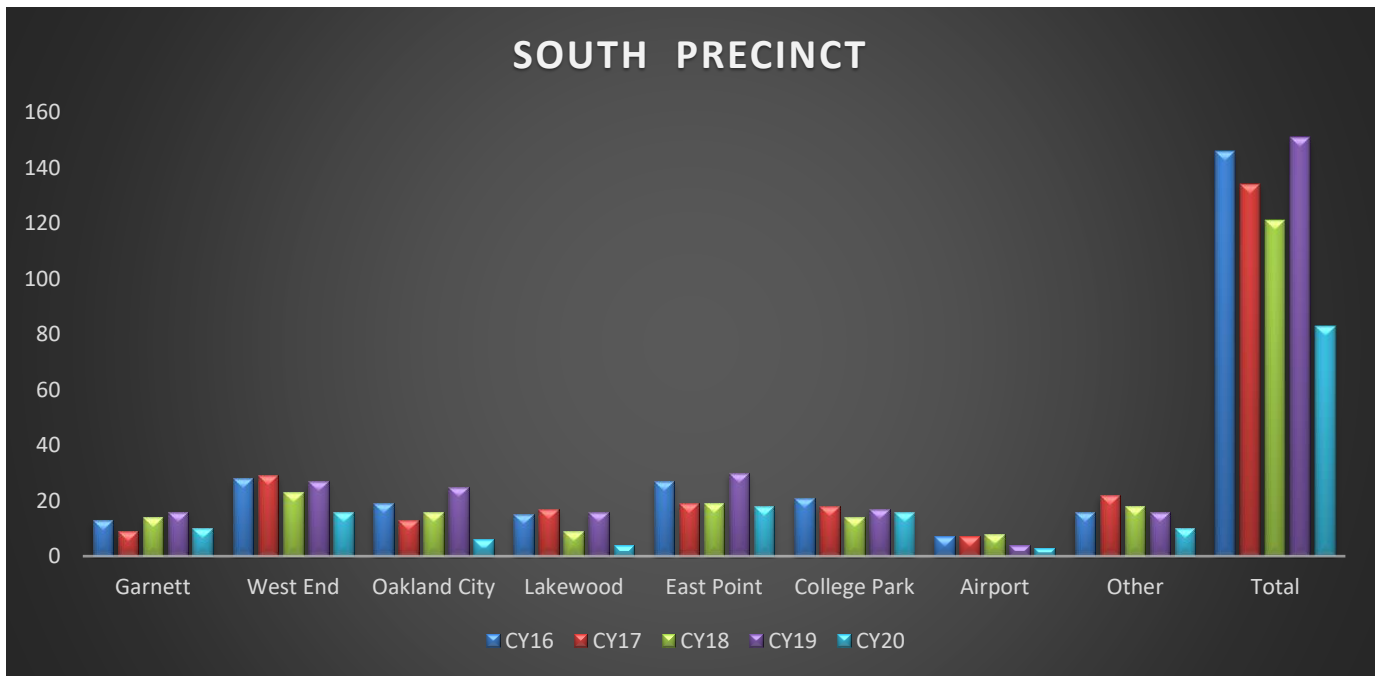

South Precinct Crime Stats

STATION	CY16	CY17	CY18	CY19	CY20
Garnett	13	9	14	16	10
West End	28	29	23	27	16
Oakland City	19	13	16	25	6
Lakewood	15	17	9	16	4
East Point	27	19	19	30	18
College Park	21	18	14	17	16
Airport	7	7	8	4	3
Other*	16	22	18	16	10
TOTAL	146	134	121	151	83

*Note: Other indicates Part I Crimes that occurred on MARTA but not at a station (facilities, construction sites, etc.).